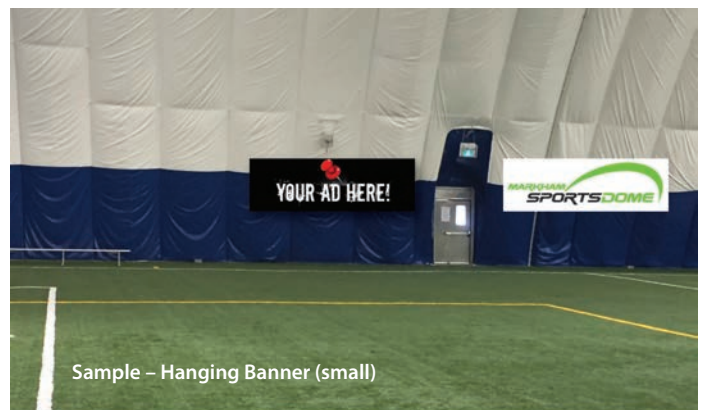

Why Advertise?

Our Dome, opened in October 2015, has received incredible support and demand from the community.

- Our facility is an effective marketing venue to promote your business to the Markham Community.
- We offer a great opportunity to associate your business and brand with community sports!
- Our diverse clientele assures exposure to a wide range of potential customers and demographics.

We offer added value options

- Positioning of your company literature (brochure, business cards, etc...) in our main lobby.
- Logo in upcoming e-newsletter (sent to customer database)

Advertising Packages and Prices

Ad Type	Size	Annual Cost*
Hanging Banner – Small <i>(location on sides of Dome)</i>	12' x 3'	$1,500
Hanging Banner – Large <i>(location on ends of Dome)</i>	20' x 5'	$2,500
Field Sponsorship <i>(overhanging centre field; double sided)</i>	40' x 10'	$10,000
Website	included	included

*Price does not include HST, one time production and installation costs

Contact Information

Please forward all inquiries to:

Chris McCarty – Manager
Markham Sports Dome
5300 14th Ave, Markham ON

Email: cmccartney@markhamsportsdome.com
Cell: (905) 351-0253

www.markhamsportsdome.com